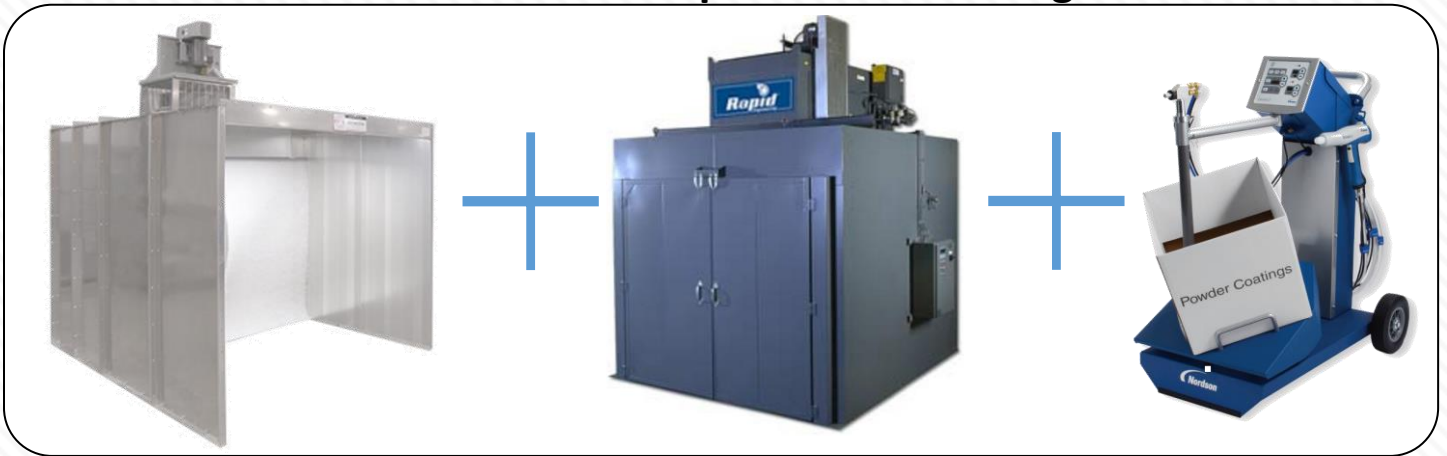

Powder Application Equipment

PHONE: (800) 280-1401 • FAX: (763) 780-9018 • CONTRAST@CONTRASTEQUIPMENT.COM

Customizable Complete Batch Packages