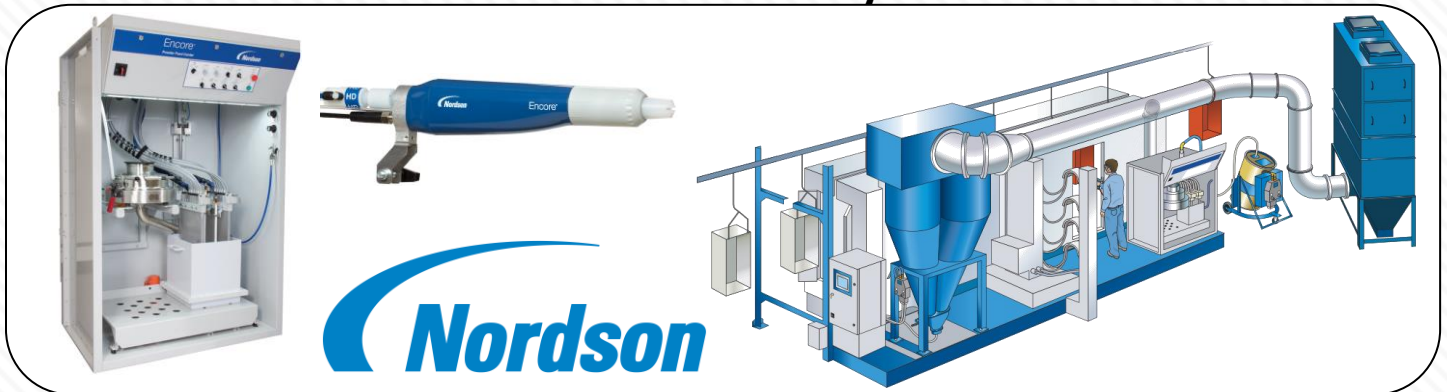

Automatic Powder Systems